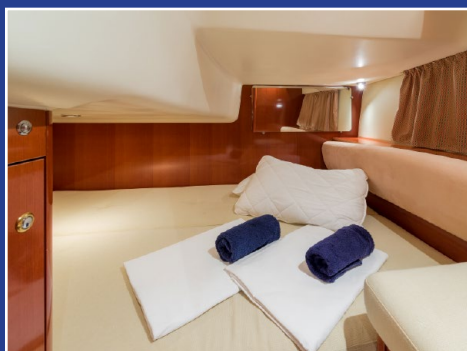

# Jeanneau Prestige 34

Year of build	2006
Length	10,25
Beam	3,56
Draft	0,90
Engine typ	Volvo
Engine (KW)	2 x 260 HP Diesel
Max speed (n/m)	30
Water capacity	250
Fuel capacity	700
Electr. Power	12/220
Dinghy	NO
Outboard	NO
Berths	4 + 1
Cabins	2
Saloon beds	1
Anchor winch	YES
Electr. Frige	YES
Hot water	YES
Deck shower	YES
Bathrooms	1
Electr. Charger	YES
Cockpit table	YES
Auto pilot	YES
Stereo CD player	YES
LCD TV	YES
DVD	NO
VHF	YES
Bilge pump	el./manual
Depth sounder	YES
Sun shade	YES
Nautical charts/guide	YES
Bow thruster	YES
GPS / Plotter	YES
Air condit.	NO
Heater	NO
GENERATOR 220V	NO
Swimming platform	YES
Cooker ceramic	NO
Microwave oven	YES