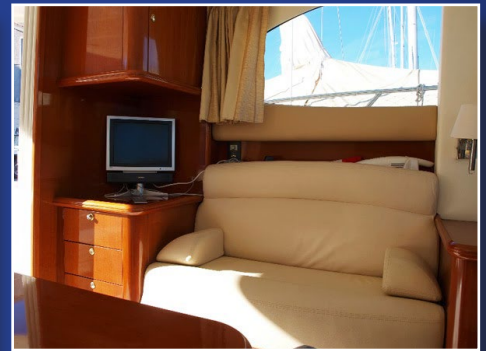

Prestige 36 Fly

Year of build	2007
Length	11,8
Beam	3,84
Draft	0,93
Engine typ	Volvo
Engine (KW)	2 x 260 HP Diesel
Max speed (n/m)	30
Water capacity	2x200
Fuel capacity	2x400
Electr. Power	12/220
Dinghy	YES
Outboard	YES
Berths	4 + 1
Cabins	2
Saloon beds	1
Anchor winch	YES
Electr. Frige	YES
Hot water	YES
Deck shower	YES
Bathrooms	1
Electr. Charger	YES
Cockpit table	YES
Auto pilot	YES
Stereo CD player	YES
LCD TV	YES
DVD	YES
VHF	YES
Bilge pump	el./manual
Depth sounder	YES
Sun shade	CABRIO
Nautical charts/guide	YES
Bow thruster	YES
GPS / Plotter	YESx2
Air condit.	YES
Heater	YES
GENERATOR 220V	YES
Hydraulic gangway	YES
Radar	NO
Outside windows cover	YES
Swimming platform	YES
Cooker ceramic	YES
Microwave oven	YES
Fishing depth sounder	YES
Covers windscreen	YES